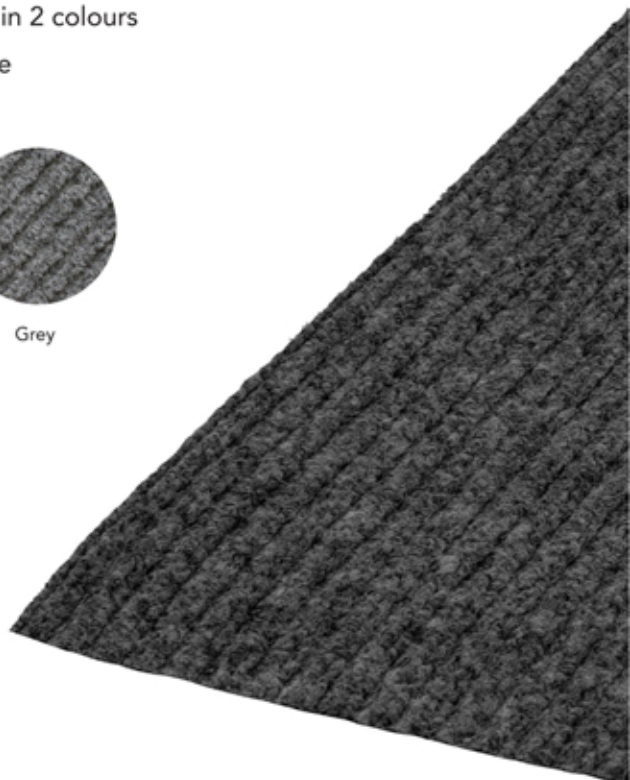

FEATURES

- Ideal for entrances, hallways, kitchens, halls
- 100% polypropylene top
- Anti-slip gel-foam backing
- Light weight construction
- Can be cut to custom lengths
- Available in 2 colours
- Indoor use